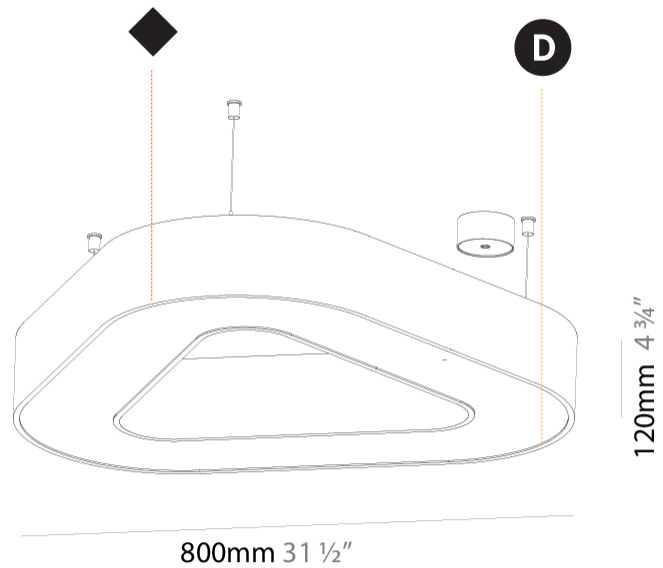

GENERAL

Series: Victory
Brand: Prolicht
Division: Architectural
Mounting Type: Suspension
Mounting Location: Ceiling
Subcategory: Ambient

PHYSICAL

Shape: Abstract
Length (mm): 800
Length (in): 31 1/2
Width (mm): 800
Width (in): 31 1/2
Height (mm): 120
Height (in): 4 3/4
Max. Overall Height (mm): 2120
Max. Overall Height (in): 83 7/16
Light Distribution: Direct
Weight (kg): 8.317
Weight (lbs): 18.30
Diffuser: [PMMA - opal or micro-prism](#)
Fixture Finish: [SSR / BKV / CWI / CRY / HAB / UFT / ITA / RUA / FTG / MYG / LOD / PUS / FRO / FUP / KIA / POP / BLS / SPG / MEY / GOH / GUM / CHC / COM / ABZ / JAG / OBR / MOS / ROR](#)
Fixture Material: Aluminum

ELECTRICAL

Lamp Type: LED (Zhaga Standard)
Input Wattage (W): 30
Total Output Wattage (W): 24 / 19.2 (3500K)
Dimming: [Non-Dimming / Phase Dimming (120Vac only) / 0-10V Dimming](#)
Driver Included: Yes
Driver Location: Integrated
Driver Type: Constant Current - 120 / 277Vac
Driver Class: Class 2
Input Voltage (V): 120 - 277
Constant Current (MA): 350 / 600 (3500K)

LED

[Color Temperature (°K): 3000 / 3500 / 4000](#)
Max. Delivered Lumen (lm): 2770 / 2862 / 2920
CRI: >80 CRI
Efficiency (%): 65
Lamp Life (hrs): 50000

OPTICAL

RATINGS AND CERTIFICATIONS

Certified By: Certified for North American Standards
IP rating: IP20