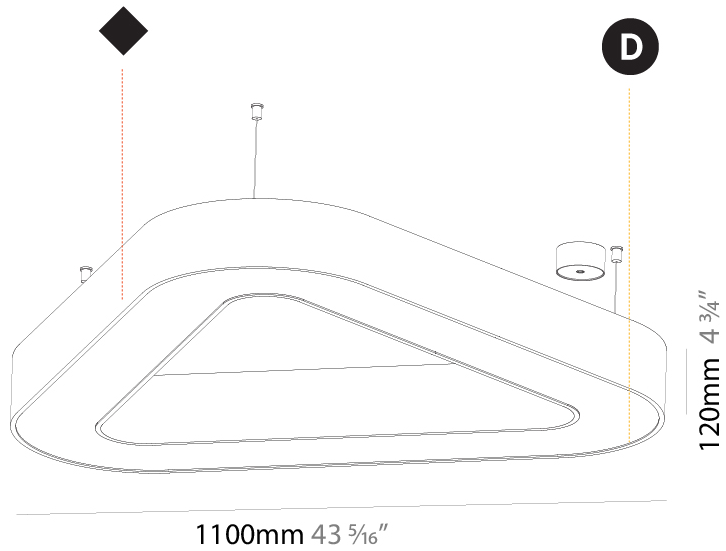

GENERAL

Series: Victory
Brand: Prolicht
Division: Architectural
Mounting Type: Suspension
Mounting Location: Ceiling
Subcategory: Ambient

PHYSICAL

Shape: Abstract
Length (mm): 1100
Length (in): 43 ⁵/₁₆
Width (mm): 1100
Width (in): 43 ⁵/₁₆
Height (mm): 120
Height (in): 4 ³/₄
Max. Overall Height (mm): 2120
Max. Overall Height (in): 83 ⁷/₁₆
Light Distribution: Direct
Weight (kg): 10.561
Weight (lbs): 23.23
Diffuser: PMMA - Opal or Micro-Prism
Fixture Finish: SSR / BKV / CWI / CRY / HAB / UFT / ITA / RUA / FTG / MYG / LOD / PUS / FRO / FUP / KIA / POP / BLS / SPG / MEY / GOH / GUM / CHC / COM / ABZ / JAG / OBR / MOS / ROR
Fixture Material: Aluminum

ELECTRICAL

Lamp Type: LED (Zhaga Standard)
Input Wattage (W): 45
Total Output Wattage (W): 36 / 28.8 (3500K)
Dimming: Non-Dimming / Phase Dimming (120Vac only) / 0-10V Dimming
Driver Included: Yes
Driver Location: Integrated
Driver Type: Constant Current - 120 / 277Vac
Driver Class: Class 2
Input Voltage (V): 120 - 277
Constant Current (MA): 350 / 900 (3500K)

LED

Color Temperature (°K): 3000 / 3500 / 4000
Max. Delivered Lumen (lm): 4150 / 4302 / 43390
CRI: >80 CRI
Efficiency (%): 0.65
Lamp Life (hrs): 50000

OPTICAL

RATINGS AND CERTIFICATIONS

Certified By: Certified for North American Standards
IP rating: IP20