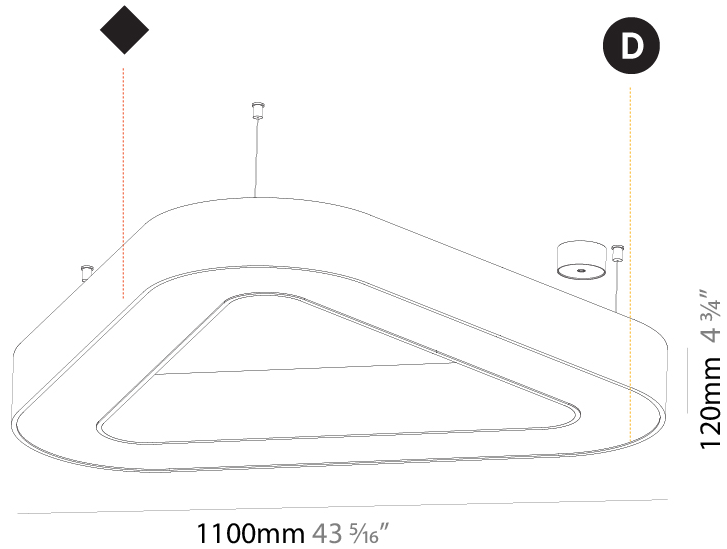

GENERAL

Series: Victory
Brand: Prolicht
Division: Architectural
Mounting Type: Suspension
Mounting Location: Ceiling
Subcategory: Ambient

PHYSICAL

Shape: Abstract
Length (mm): 1100
Length (in): 43 5/16
Width (mm): 1100
Width (in): 43 5/16
Height (mm): 120
Height (in): 4 3/4
Max. Overall Height (mm): 2120
Max. Overall Height (in): 83 7/16
Light Distribution: Direct / Indirect
Weight (kg): 10.819
Weight (lbs): 23.851
Diffuser: [PMMA - Opal or Micro-Prism](#)
Fixture Finish: [SSR / BKV / CWI / CRY / HAB / UFT / ITA / RUA / FTG / MYG / LOD / PUS / FRO / FUP / KIA / POP / BLS / SPG / MEY / GOH / GUM / CHC / COM / ABZ / JAG / OBR / MOS / ROR](#)
Fixture Material: Aluminum

ELECTRICAL

Lamp Type: LED (Zhaga Standard)
Input Wattage (W): 70
Total Output Wattage (W): 60 / 48 (3500K)
Dimming: [Non-Dimming / Phase Dimming (120Vac only) / 0-10V Dimming](#)
Driver Included: Yes
Driver Location: Integrated
Driver Type: Constant Current - 120 / 277Vac
Driver Class: Class 2
Input Voltage (V): 120 - 277
Constant Current (MA): 350 / 900/600 (3500K)

LED

[Color Temperature (°K): 3000 / 3500 / 4000](#)
Max. Delivered Lumen (lm): 4150 / 4302 / 4390 Direct / 3660 / 3783 / 3860 Indirect
CRI: >80 CRI
Efficiency (%): 70.9
Lamp Life (hrs): 50000

OPTICAL

RATINGS AND CERTIFICATIONS

Certified By: Certified for North American Standards
IP rating: IP20